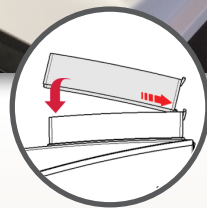

NOW AVAILABLE

COFFEE HOPPER EXTENSION

A simple and efficient solution for doubling your Eccellenza Touch's coffee capacity

INSTALLS IN A SNAP!

Eccellenza
touch

LESS REFILLING

Already a low maintenance brewer, by adding the coffee hopper extension, your customers will enjoy and appreciate more drinks without having to refill the hopper as often.

BENEFITS INCLUDE

- Increase coffee capacity from 4.2 lbs to 8.2 lbs
- No tools necessary to install
- Installs in less than one minute
- NSF-4 certified

| ITEM | PRODUCT CODE |
|------------------|--------------|
| Hopper Extension | 202589-001 |
| Lock kit | 202590-001 |