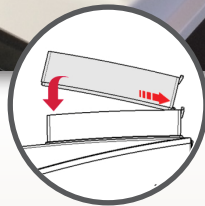

NOW AVAILABLE

COFFEE HOPPER EXTENSION

A simple and efficient solution for doubling your Eccellenza Touch's coffee capacity

INSTALLS IN A SNAP!

LESS REFILLING

Already a low maintenance brewer, by adding the coffee hopper extension, your customers will enjoy and appreciate more drinks without having to refill the hopper as often.

BENEFITS INCLUDE

- Increase coffee capacity from 4.2 lbs to 8.2 lbs
- No tools necessary to install
- Installs in less than one minute
- NSF-4 certified

ITEM	PRODUCT CODE
Hopper Extension	202589-001
Lock kit	202590-001